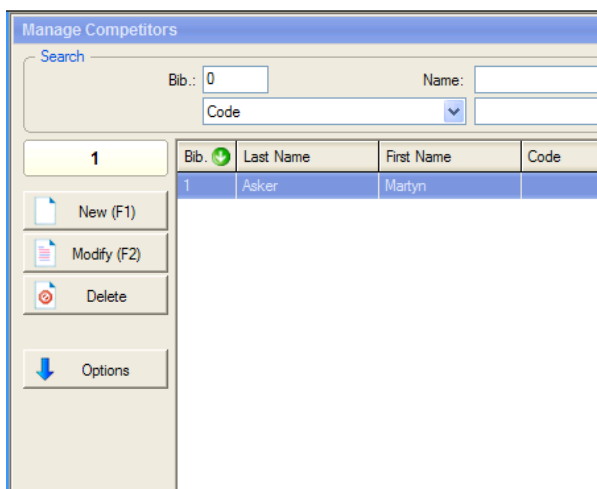

Adding Racers Manually

There are two buttons that don't look like buttons, but are:-

Click on Manage Competitors takes you here:-

This is where you can add competitors manually one at a time as in the old ski program.

Click on  and this appears:-

As you can see I am half way though entering my daughter.

When you enter the year of birth,

The Category is automatically entered.

Once you are happy click OK and your new racer will appear in the listings:-