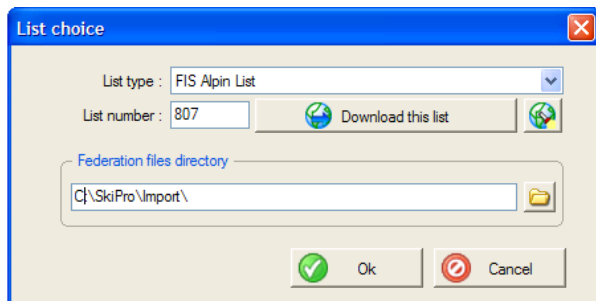

Importing Racers from a FIS Data base.

This is so easy it is wonderful. Obviously a big rework by the software writers on this.

In the Manage Competitors Screen, make this selection:-

This will appear:-

Ensure The Federation files directory is "C:\SkiPro\Import\"

In the drop down box select the race type you are timing, I am doing a FIS Alpine, remember?

If you are connected to the internet, and your fire wall does not stop it, click on the world

and this will happen:-

The red square will go green if it's worked and a list number will appear.

Click on  and it may ask you if you wish to download the list again. If so click yes. If this is your first time. This will happen:-