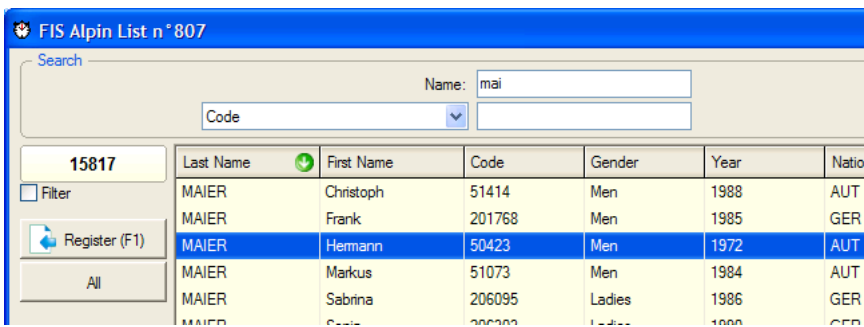

Using the name search function :-

Select the racers present at your race, and register then using the

button. Here am I about to register Hermann Maier for my down hill in Scotland!!

Once you have registered all your racers click on the red window close button:-

In the top of the FIS list window.